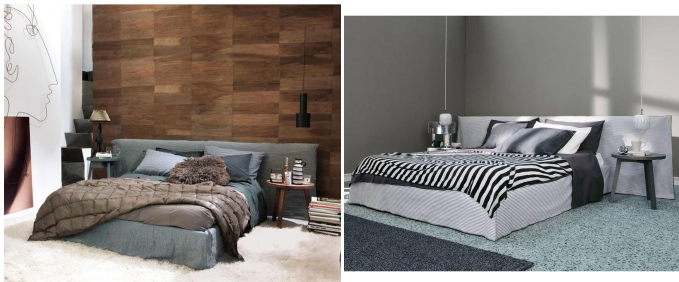

### DIMENSIONS

Width: 112.2" (285cm)

Depth: 3.54" (9cm)

Height: 35.43" (90cm)

### ADDITIONAL DETAILS

Width and depth dimensions represent headboard size

Images on this website are for reference only and may not accurately represent finishes, as appearance can vary depending on screen resolution, display settings, and print output.