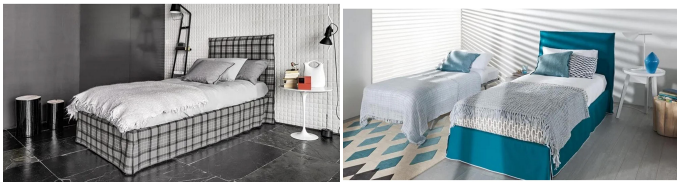

MATERIALS

Fabric

COLOURS

Please enquire about available Gervasoni Fabrics and Threads

DIMENSIONS

Width: 39.37" (100cm)

Depth: 84.25" (214cm)

Height: 43.31" (110cm)