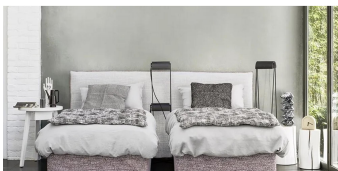

Ghost 80 T

COLLECTION

GERVASONI

DESIGNER

PAOLA NAVONE

MATERIALS

Fabric

COLOURS

Please enquire about available Gervasoni Fabrics and Threads

DIMENSIONS

Size 1

Width: 39.76" (101cm)

Depth: 3.54" (9cm)

Height: 40.94" (104cm)

Size 2

Width: 51.57" (131cm)

Depth: 3.54" (9cm)

Height: 40.94" (104cm)

Size 3

Width: 59.45" (151cm)

Depth: 3.54" (9cm)

Height: 40.94" (104cm)

Size 4

Width: 67.32" (171cm)

Depth: 3.54" (9cm)

Height: 39.21" (101cm)

Size 5

Width: 75.2" (191cm)

Depth: 3.54" (9cm)

Height: 40.94" (104cm)

Images on this website are for reference only and may not accurately represent finishes, as appearance can vary depending on screen resolution, display settings, and print output.