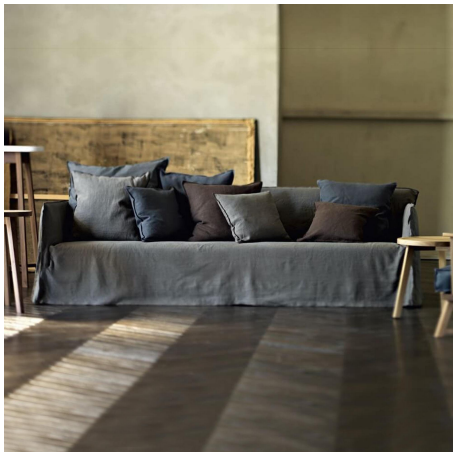

Images on this website are for reference only and may not accurately represent finishes, as appearance can vary depending on screen resolution, display settings, and print output.