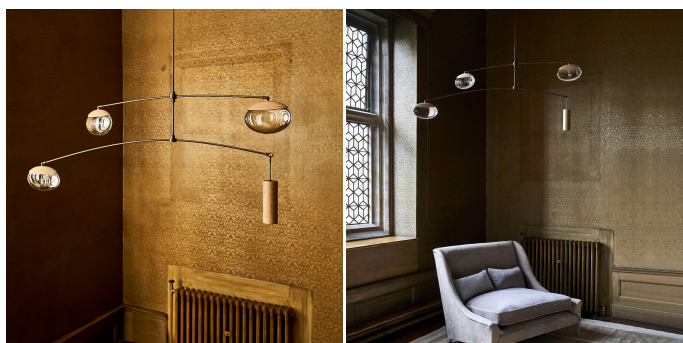

PRODUCT'S CERTIFICATION

This item is UL listed

Images on this website are for reference only and may not accurately represent finishes, as appearance can vary depending on screen resolution, display settings, and print output.