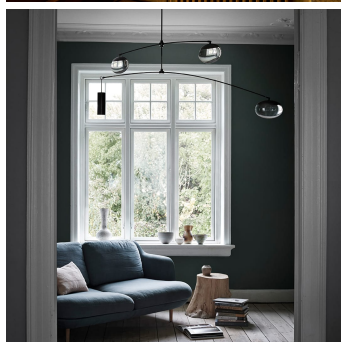

PRODUCT'S CERTIFICATION

This item is UL listed

Images on this website are for reference only and may not accurately represent finishes, as appearance can vary depending on screen resolution, display settings, and print output.