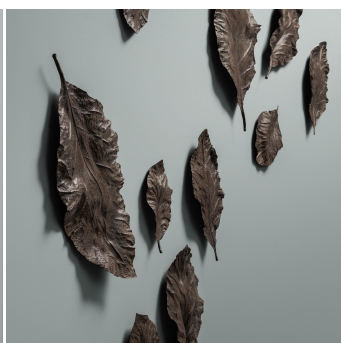

MATERIALS

Metal

FINISHES

Bronze Patina Chestnut

DIMENSIONS

Size 1

Width: 5.71" (14.5cm)
Depth: 1.18" (3cm)
Height: 9.25" (23.5cm)

Size 2

Width: 6.69" (17cm)

Images on this website are for reference only and may not accurately represent finishes, as appearance can vary depending on screen resolution, display settings, and print output.

Depth: 0.98" (2.5cm)