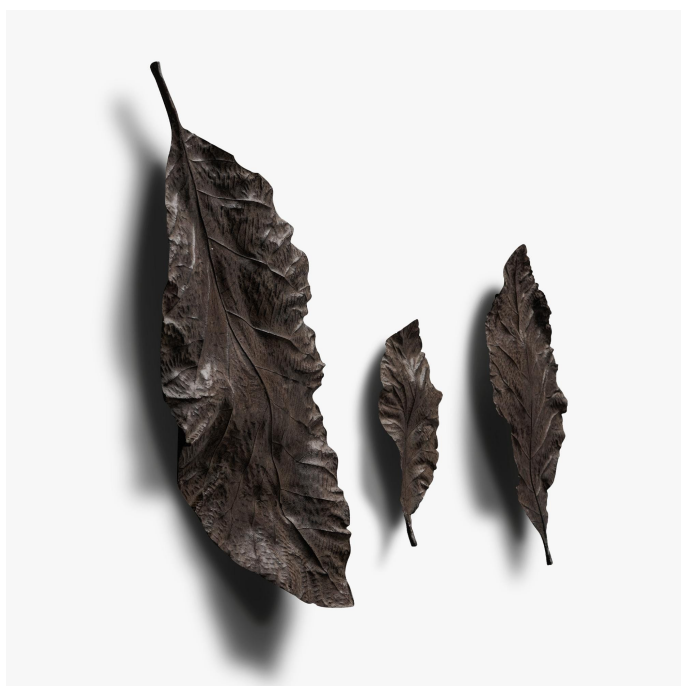

SOUTH HILL HOME

146 Dupont St.
Toronto, ON M5R 1V2

T 416.924.7224
E info@southhillhome.com

Fronds – FG005461/462/463/464/465/4 66

COLLECTION

ALEXANDER LAMONT

DESIGNER

ALEXANDER LAMONT

MATERIALS

Metal

FINISHES

Bronze Patina Chestnut