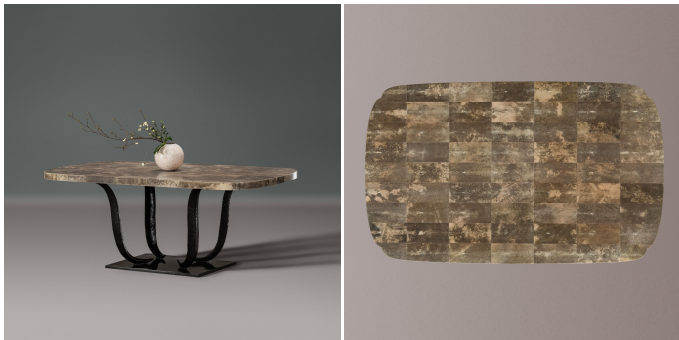

Fougère Dining Table - FG005077

COLLECTION

ALEXANDER LAMONT

DESIGNER

ALEXANDER LAMONT

MATERIALS

Metal, Leather, Lacquer

FINISHES

Bronze Patina, Lacquered Natural Chocolate
Shagreen

DIMENSIONS

Width: 70.87" (180cm)

Depth: 43.31" (110cm)

Height: 28.35" (72cm)

ADDITIONAL DETAILS

Each piece is made with natural material and
handmade. Imperfections and variances in scale and
look are expected.