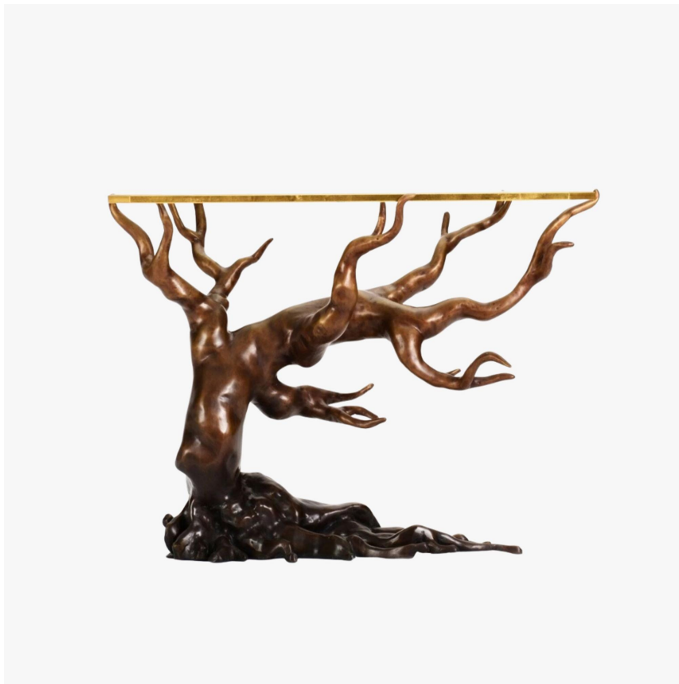

## Forest Side Table

### MATERIALS

Bronze, Glass, Gold Leaf

### FINISHES

Glass Top with Gold Trim and Antique Bronze Base with Highlight

### DIMENSIONS

Width: 32.48" (82.5cm)

Depth: 14.76" (37.5cm)

Height: 24.02" (61cm)

Images on this website are for reference only and may not accurately represent finishes, as appearance can vary depending on screen resolution, display settings, and print output.