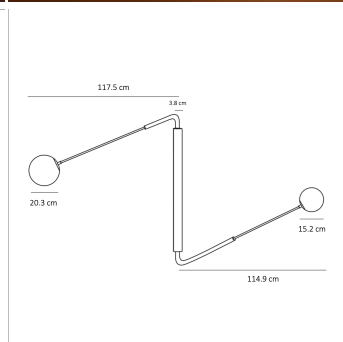

### DIMENSIONS

Width: 91.5" (232.4cm)  
Depth: 47.99" (121.9cm)  
Height: 42.99" (109.2cm)

### ADDITIONAL DETAILS

Weight: 10 KGS

Lamping:

2 TYPE E27 Medium Base

3W - 5W LED, WARM WHITE

CE CERTIFIED, VOLTAGE 220V - 240V

Dimmable upon request

Custom Lengths:

Min. Length - 121.9 cm

Includes Up To - 160.0 cm

Images on this website are for reference only and may not accurately represent finishes, as appearance can vary depending on screen resolution, display settings, and print output.