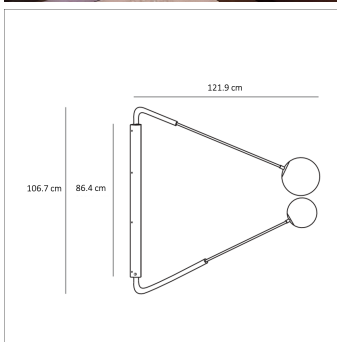

### DIMENSIONS

Width: 91.5" (232.4cm)  
Depth: 47.99" (121.9cm)  
Height: 42.99" (109.2cm)

Min. Length - 121.9 cm

Includes Up To - 160.0 cm

Images on this website are for reference only and may not accurately represent finishes, as appearance can vary depending on screen resolution, display settings, and print output.