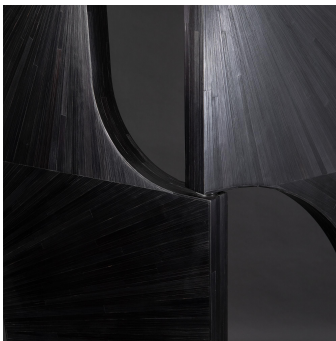

SOUTH HILL HOME

146 Dupont St.
Toronto, ON M5R 1V2

T 416.924.7224
E info@southhillhome.com

Flamenco Screen - FG000128

COLLECTION

ALEXANDER LAMONT

DESIGNER

ALEXANDER LAMONT

MATERIALS

Wood

FINISHES

Silvered Straw, Koto

DIMENSIONS

Width: 69.29" (176cm)

Depth: 1.57" (4cm)

Height: 74.02" (188cm)

ADDITIONAL DETAILS

Each piece is made with natural material and handmade. Imperfections and variances in scale and look are expected.

Images on this website are for reference only and may not accurately represent finishes, as appearance can vary depending on screen resolution, display settings, and print output.