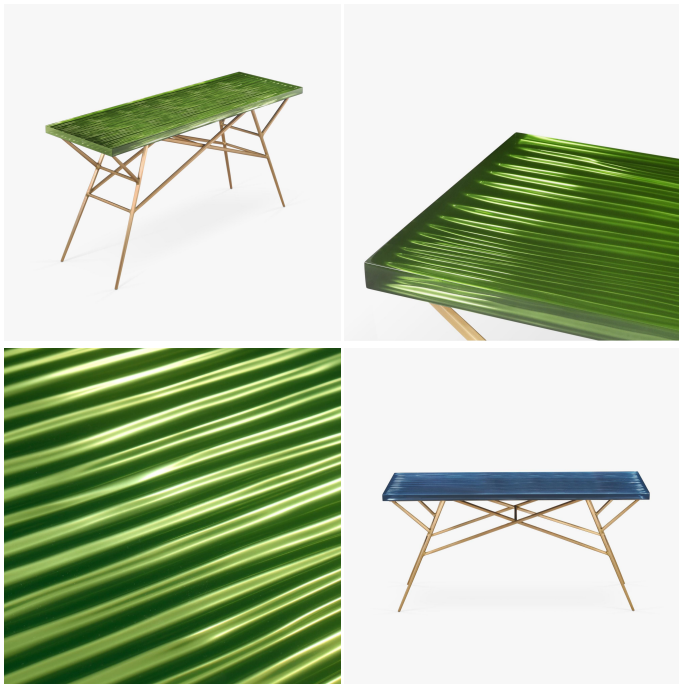

Firth Console Table - 712-01

COLLECTION

IRONIES

MATERIALS

Resin, Sand Cast Brass

COLOURS

Please enquire about available Resin colours

FINISHES

Vintage Brass, Antiqued Brass, Bronze

DIMENSIONS

Width: 72" (182.88cm)

Depth: 20" (50.8cm)

Height: 32" (81.28cm)

Images on this website are for reference only and may not accurately represent finishes, as appearance can vary depending on screen resolution, display settings, and print output.