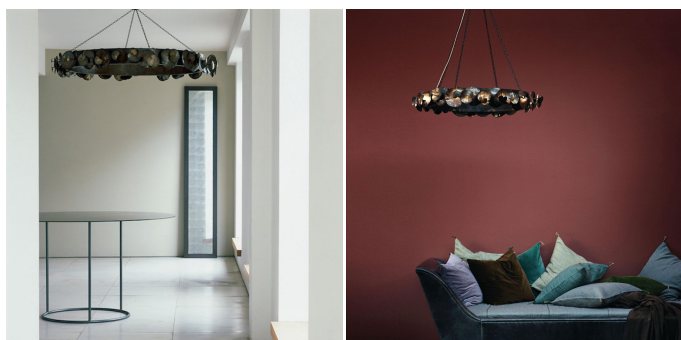

Height adjustable up to 96" (243cm) - Dark Bronze Chain

Lamping: 1W LED bulbs

Dimmable

Colour Temperature: 2700K

PRODUCT'S CERTIFICATION

This item is UL listed

Images on this website are for reference only and may not accurately represent finishes, as appearance can vary depending on screen resolution, display settings, and print output.