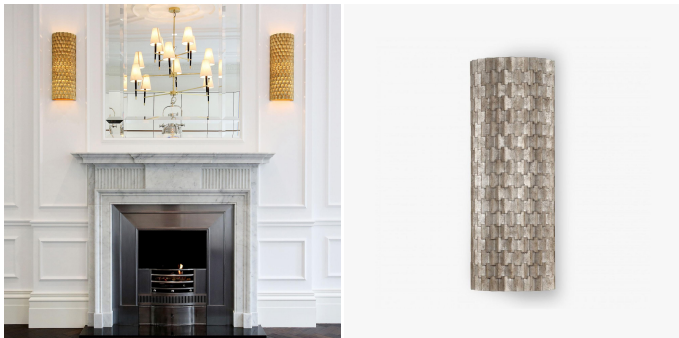

PRODUCT'S CERTIFICATION

This item is UL listed

Images on this website are for reference only and may not accurately represent finishes, as appearance can vary depending on screen resolution, display settings, and print output.