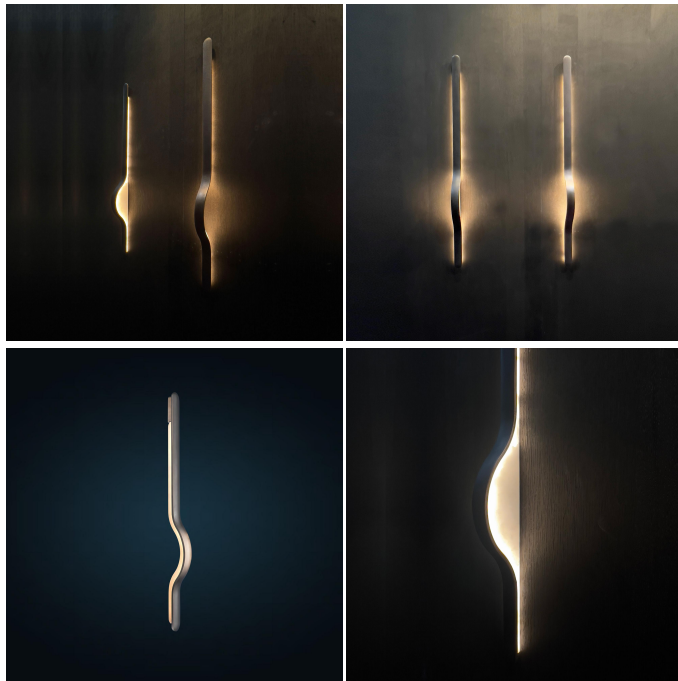

Eruca Sconce

COLLECTION

ENTRELACS

MATERIALS

Metal, Stone

COLOURS

White Veined Alabaster, Brown Veined Alabaster

FINISHES

Raw Bronze, Medium Bronze, Black Bronze

DIMENSIONS

Size 1

Width: 1.22" (3.1cm)

Depth: 2.24" (5.7cm)

Height: 23.27" (59.1cm)

Size 2

Width: 1.57" (4cm)

Depth: 3.66" (9.3cm)

Height: 43.35" (110.1cm)

CUSTOMIZABLE

This product is customizable. Please contact us to find out more about this product.

ADDITIONAL DETAILS

Colour Temperature: 2700K (standard), 3000K, 4000K

Driver specification to be confirmed

Dimmable

Each piece is made with natural material and handmade. Imperfections and variances in scale and look are expected.

Images on this website are for reference only and may not accurately represent finishes, as appearance can vary depending on screen resolution, display settings, and print output.