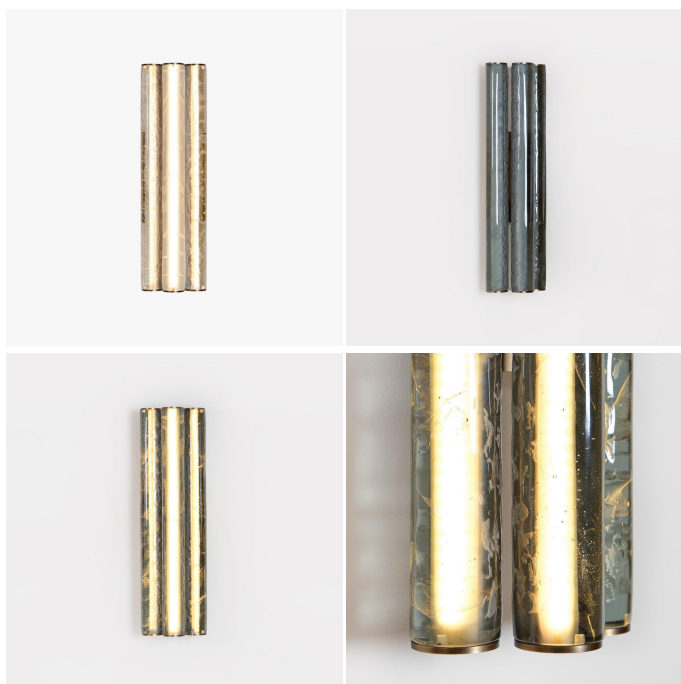

EOS Sconce X3

COLLECTION

GARNIER & LINKER

DESIGNER

GUILLAUME GARNIER & FLORENT LINKER

MATERIALS

Cast Glass, Brass

COLOURS

Please enquire about available Cast Glass Colour options

FINISHES

Light Bronze, Dark Bronze, Blackened Bronze, Black Matt

DIMENSIONS

Width: 5.91" (15cm)

Depth: 5.12" (13cm)

Height: 20.47" (52cm)

ADDITIONAL DETAILS

Backplate Dimensions: W2" x D2" x H5.3" (W5cm x D5cm x H13.5cm)

Lamping: LED strip

Colour Temperature: 2700K

Driver specification to be confirmed

PRODUCT'S CERTIFICATION

This item is ETL listed

Images on this website are for reference only and may not accurately represent finishes, as appearance can vary depending on screen resolution, display settings, and print output.