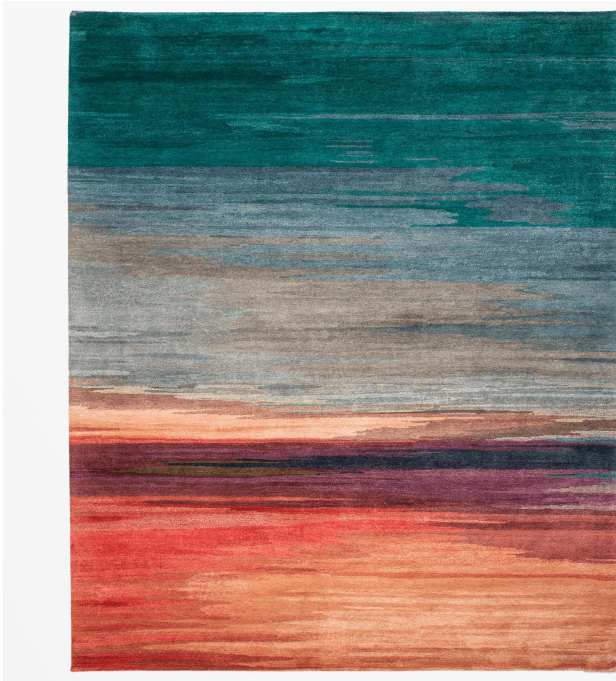

SOUTH HILL HOME

146 Dupont St.
Toronto, ON M5R 1V2

T 416.924.7224
E info@southhillhome.com

Images on this website are for reference only and may not accurately represent finishes, as appearance can vary depending on screen resolution, display settings, and print output.

Endine

COLLECTION

JAN KATH

DESIGNER

JAN KATH

MATERIALS

Wool, Silk, Nettle

CUSTOMIZABLE

This product is customizable. Please contact us to find out more about this product.

ADDITIONAL DETAILS

The Jan Kath collection can be ordered to your specifications. Please enquire about standard colour ways, custom sizes, custom colour and material compositions.