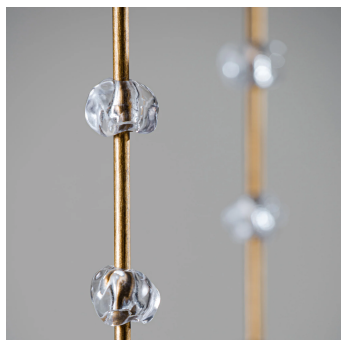

## Emile Willow Ceiling Light - MCL108

### DIMENSIONS

Diameter: 20.28" (51.5cm)

Height: 46.26" (117.5cm)

### ADDITIONAL DETAILS

Shade: 4" Cylinder

Lamping: 6 x LED E14 Candle

Canopy: Ø2.95" x H1.5" (7.5cm x 3cm)

Maximum Drop: 81.75" (207.5cm) including canopy, chain and fixture

Minimum Drop: 46.25" (117.5cm) including canopy, minimum amount of chain and fixture