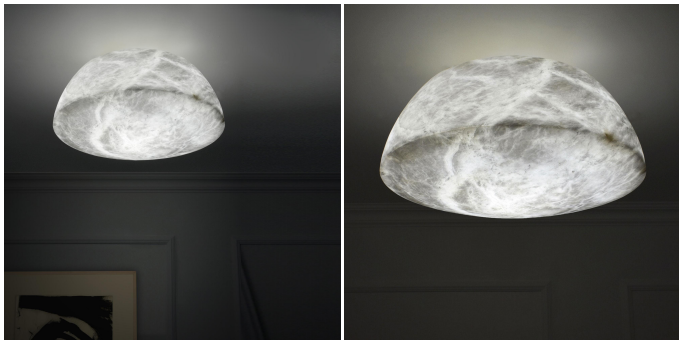

PRODUCT'S CERTIFICATION

This item is UL listed

Images on this website are for reference only and may not accurately represent finishes, as appearance can vary depending on screen resolution, display settings, and print output.