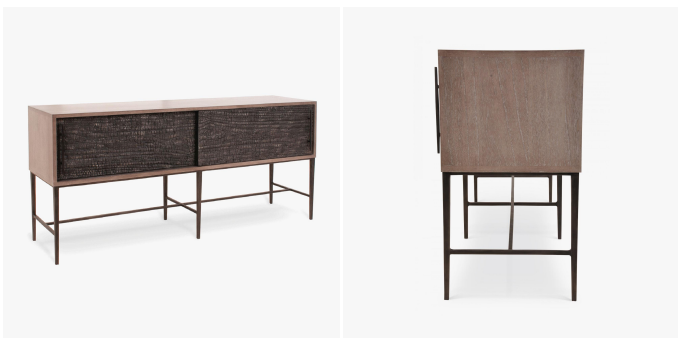

Einbaum Sideboard - 741-01

COLLECTION

IRONIES

MATERIALS

Wood, Metal

FINISHES

Please enquire about available Metal and Wood options

DIMENSIONS

Width: 72" (182.88cm)

Depth: 18" (45.72cm)

Height: 32.25" (81.915cm)

Images on this website are for reference only and may not accurately represent finishes, as appearance can vary depending on screen resolution, display settings, and print output.