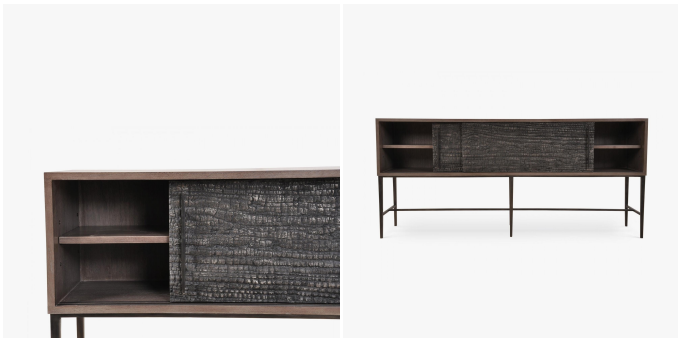

Einbaum Sideboard - 741-01

COLLECTION

IRONIES

MATERIALS

Wood, Metal

FINISHES

Please enquire about available Metal and Wood options

DIMENSIONS

Width: 72" (182.88cm)

Depth: 18" (45.72cm)

Height: 32.25" (81.915cm)

Images on this website are for reference only and may not accurately represent finishes, as appearance can vary depending on screen resolution, display settings, and print output.