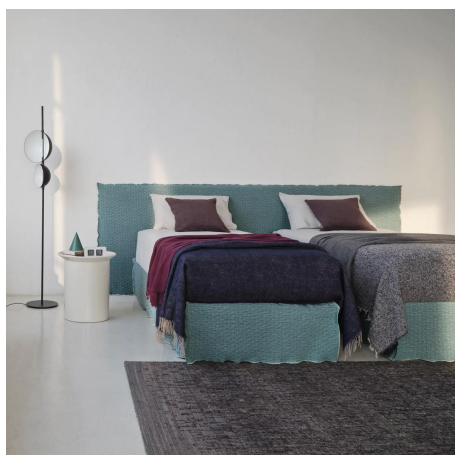

Easy

COLLECTION

GERVASONI

DESIGNER

PAOLA NAVONE

MATERIALS

Fabric, Wood

COLOURS

Size 3

Width: 47.24" (120cm)
Depth: 78.74" (200cm)
Height: 13.78" (35cm)

Size 4

Width: 55.12" (140cm)
Depth: 78.74" (200cm)
Height: 13.78" (35cm)

Size 5

Width: 62.99" (160cm)
Depth: 79.92" (203cm)
Height: 13.78" (35cm)

Depth: 79.92" (203cm)

Height: 13.78" (35cm)

CUSTOMIZABLE

This product is customizable. Please contact us to find out more about this product.

ADDITIONAL DETAILS

Width and depth dimensions represent mattress size