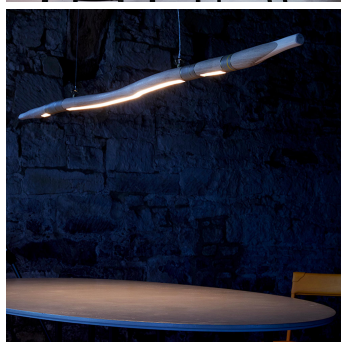

Natural Oak, Smoked Oak, Brass Detail with Patinated Brass Canopy

DIMENSIONS

Size 1

Width: 89.76" (228cm)

Depth: 2.36" (6cm)

Height: 3.54" (9cm)

Size 2

Width: 66.14" (168cm)

Depth: 2.36" (6cm)

Height: 3.54" (9cm)

Size 3

Width: 54.33" (138cm)

Depth: 2.36" (6cm)

Height: 3.15" (8cm)

ADDITIONAL DETAILS

Overall height adjustable up to 96" (243cm)