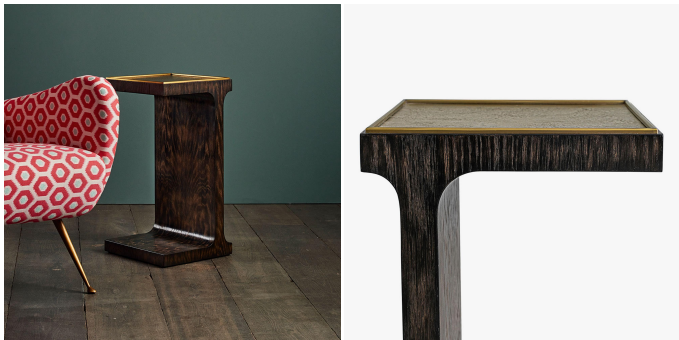

MATERIALS

Metal, Wood

FINISHES

Smoked Oak, Blackened Brass

DIMENSIONS

Width: 12.25" (31.12cm)

Depth: 12.25" (31.12cm)

Height: 24.5" (62.23cm)