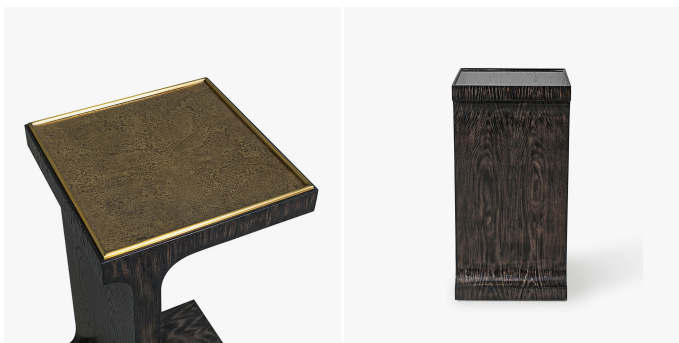

MATERIALS

Metal, Wood

FINISHES

Smoked Oak, Blackened Brass

DIMENSIONS

Width: 12.25" (31.12cm)

Depth: 12.25" (31.12cm)

Height: 24.5" (62.23cm)