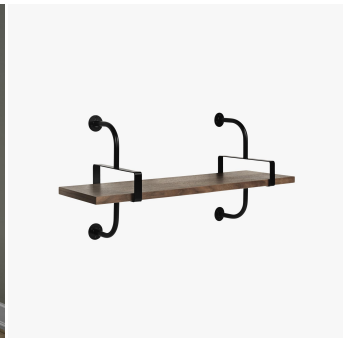

Size 5

Width: 61.02" (155cm)
Depth: 10.63" (27cm)
Height: 18.11" (46cm)

Images on this website are for reference only and may not accurately represent finishes, as appearance can vary depending on screen resolution, display settings, and print output.