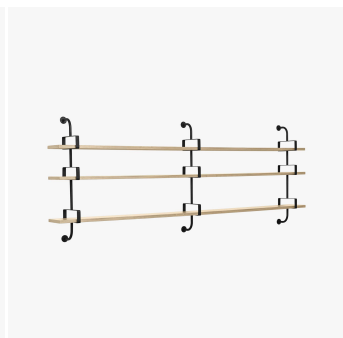

Size 5

Width: 61.02" (155cm)
Depth: 10.63" (27cm)
Height: 18.11" (46cm)

Images on this website are for reference only and may not accurately represent finishes, as appearance can vary depending on screen resolution, display settings, and print output.