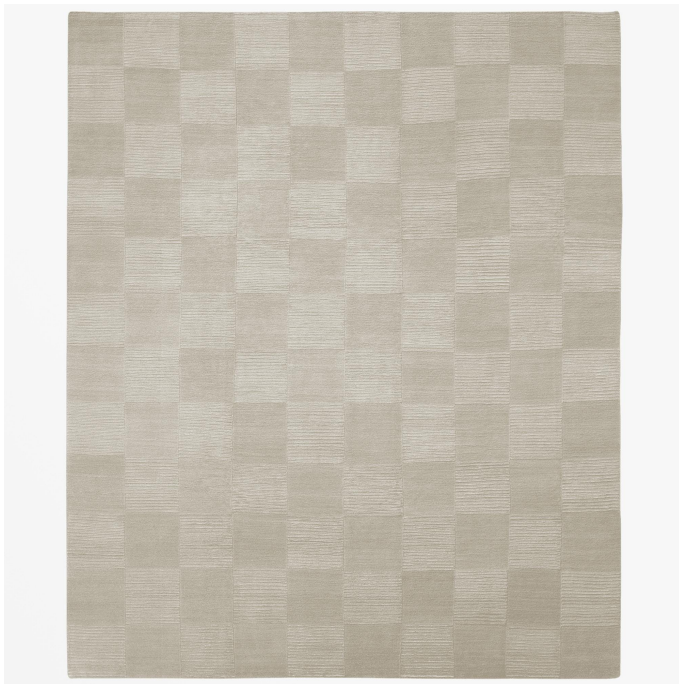

SOUTH HILL HOME

146 Dupont St.
Toronto, ON M5R 1V2

T 416.924.7224
E info@southhillhome.com

Images on this website are for reference only and may not accurately represent finishes, as appearance can vary depending on screen resolution, display settings, and print output.

Deep Cut

COLLECTION

JAN KATH

DESIGNER

JAN KATH

MATERIALS

Wool, Silk, Nettle

CUSTOMIZABLE

This product is customizable. Please contact us to find out more about this product.

ADDITIONAL DETAILS

The Jan Kath collection can be ordered to your specifications. Please enquire about standard colour ways, custom sizes, custom colour and material compositions.