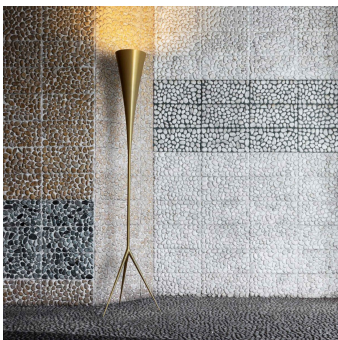

SOUTH HILL HOME

146 Dupont St.
Toronto, ON M5R 1V2

T 416.924.7224
E info@southhillhome.com

De-Lux B Floor Lamp

COLLECTION

TATO ITALIA

DESIGNER

GIO PONTI

MATERIALS

Aluminum, Iron, Polypropylene

FINISHES

Gold/Silver/Black - Matte White

DIMENSIONS

ADDITIONAL DETAILS

8 x 48 x 162cm (plastic shade)

48 x 48 x 185cm (cone shade)

Bulbs: 1xLED max 20W E27-220V / E26-110V

PRODUCT'S CERTIFICATION

Please enquire. Contact us

Images on this website are for reference only and may not accurately represent finishes, as appearance can vary depending on screen resolution, display settings, and print output.