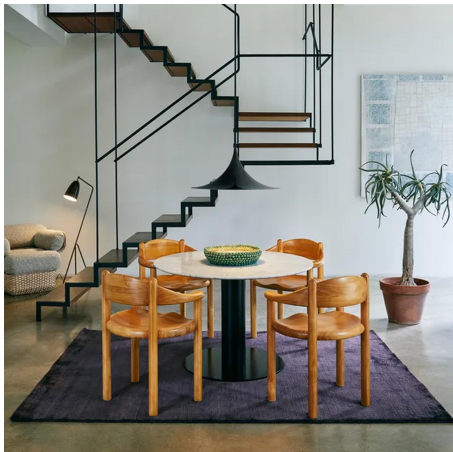

Daumiller Armchair

COLLECTION

GUBI

MATERIALS

Wood

FINISHES

Golden Pine, Brown Black Pine

DIMENSIONS

Width: 24.02" (61cm)

Depth: 19.29" (49cm)

Height: 30.51" (77.5cm)

Seat Height: 18.7" (47.5cm)

Images on this website are for reference only and may not accurately represent finishes, as appearance can vary depending on screen resolution, display settings, and print output.