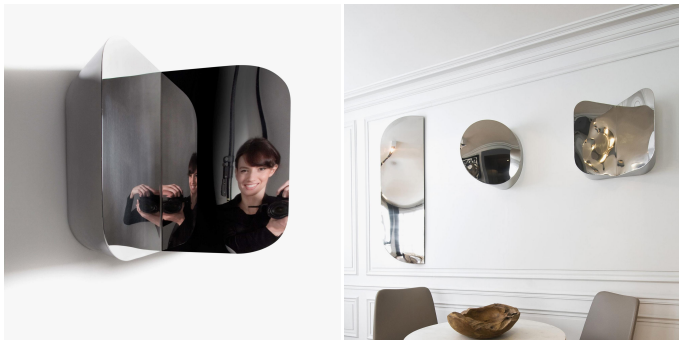

SOUTH HILL HOME

146 Dupont St.
Toronto, ON M5R 1V2

T 416.924.7224
E info@southhillhome.com

Cutting Space Mirror Square

COLLECTION

HAYMANN EDITIONS

DIMENSIONS

Width: 19.69" (50cm)

Depth: 11.81" (30cm)

Height: 19.69" (50cm)

Images on this website are for reference only and may not accurately represent finishes, as appearance can vary depending on screen resolution, display settings, and print output.