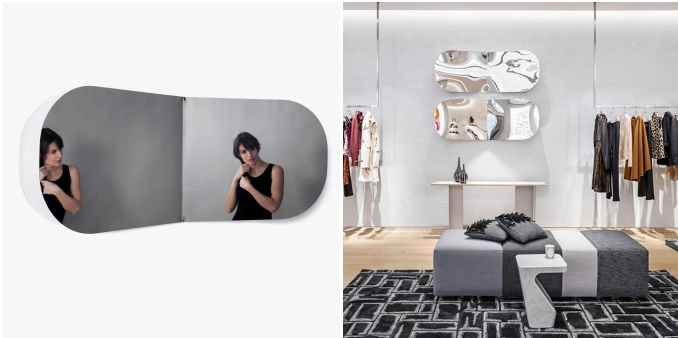

DIMENSIONS

Width: 59.06" (150cm)

Depth: 9.84" (25cm)

Height: 23.62" (60cm)

Images on this website are for reference only and may not accurately represent finishes, as appearance can vary depending on screen resolution, display settings, and print output.