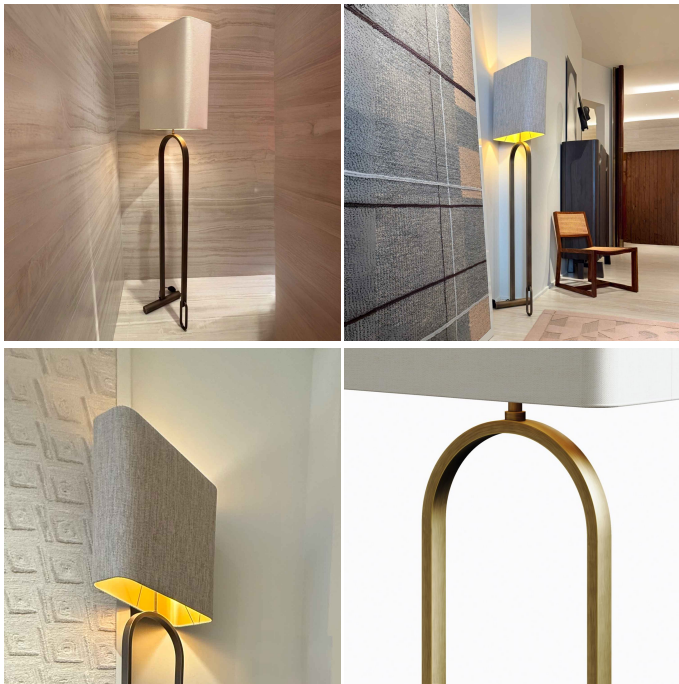

Curve I Floor Lamp

COLLECTION

ATELIER TORTIL

DESIGNER

JEAN-PIERRE TORTIL

MATERIALS

Metal, Silk, Raffia, Straw, Fabric

COLOURS

Please enquire about available Atelier Tortil Shade options

FINISHES

Patinated Brass

DIMENSIONS

Width: 16.93" (43cm)

Depth: 11.81" (30cm)

Height: 70.87" (180cm)

Images on this website are for reference only and may not accurately represent finishes, as appearance can vary depending on screen resolution, display settings, and print output.