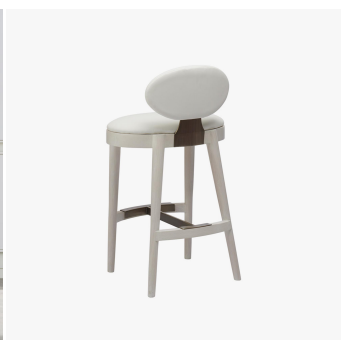

Cumberland Stool – 9390/9391

COLLECTION

POWELL & BONNELL

MATERIALS

Metal, Wood, Leather, Fabric

COLOURS

Please enquire about available Leather and Fabric options

FINISHES

Please enquire about available Standard and Premium Woods, Lacquer, Plated Steel and Powder Coat finishes

DIMENSIONS

Size 1

Width: 22" (55.88cm)
Depth: 20.5" (52.07cm)
Height: 39.5" (100.33cm)
Seat Depth: 16" (40.64cm)
Seat Height: 29.5" (74.93cm)

Size 2

Width: 22" (55.88cm)
Depth: 20.5" (52.07cm)
Height: 36.5" (92.71cm)
Seat Depth: 16" (40.64cm)
Seat Height: 26.5" (67.31cm)

CUSTOMIZABLE

This product is customizable. Please contact us to find out more about this product.