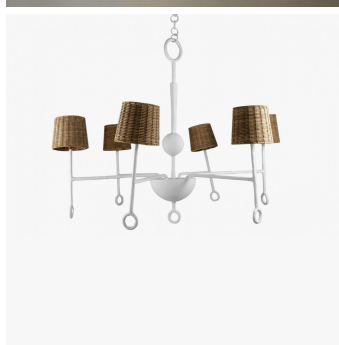

### ADDITIONAL DETAILS

Shade: 7" Bongo

Canopy: Ø4.5" x 1.57" (11.5cm x 4cm)

Maximum Drop: 95.25" (241.94cm) including canopy,  
cord and fixture

Minimum Drop: 35.5" (90.17cm) including canopy,  
minimum cord possible and fixture