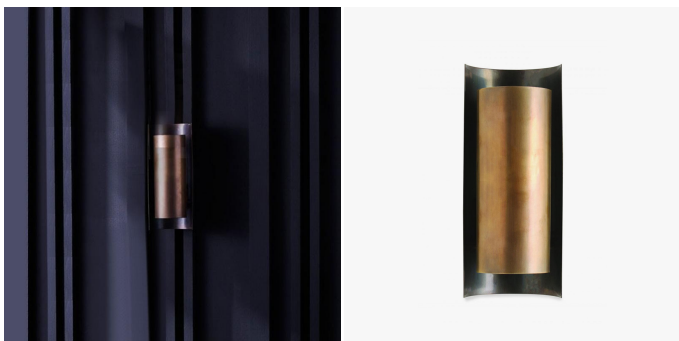

PRODUCT'S CERTIFICATION

Please enquire. Contact us

Images on this website are for reference only and may not accurately represent finishes, as appearance can vary depending on screen resolution, display settings, and print output.