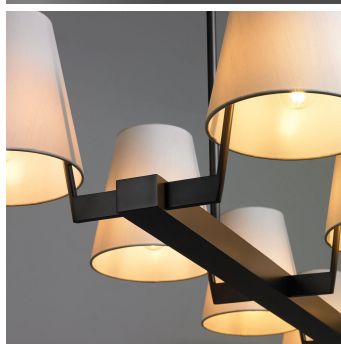

PRODUCT'S CERTIFICATION

This item is UL listed

Images on this website are for reference only and may not accurately represent finishes, as appearance can vary depending on screen resolution, display settings, and print output.