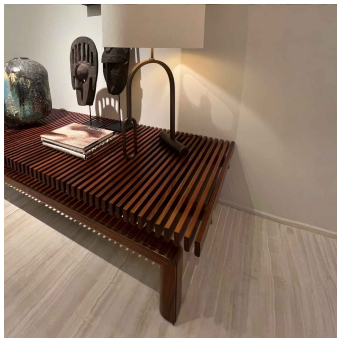

MATERIALS

Wood, Metal

FINISHES

Satin Mutenye, Matt Natural Oak, Patinated Brass

DIMENSIONS

Width: 66.93" (170cm)

Depth: 27.56" (70cm)

Height: 14.57" (37cm)