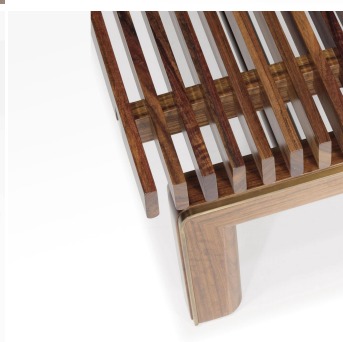

MATERIALS

Wood, Metal

FINISHES

Satin Mutenye, Matt Natural Oak, Patinated Brass

DIMENSIONS

Width: 66.93" (170cm)

Depth: 27.56" (70cm)

Height: 14.57" (37cm)