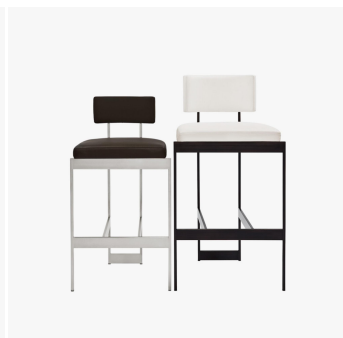

CUSTOMIZABLE

This product is customizable. Please contact us to find out more about this product.

ADDITIONAL DETAILS

COM Req'd: 1 yd, 54" plain

COL Req'd: 18 sq ft

Please enquire about available Quickship finishes