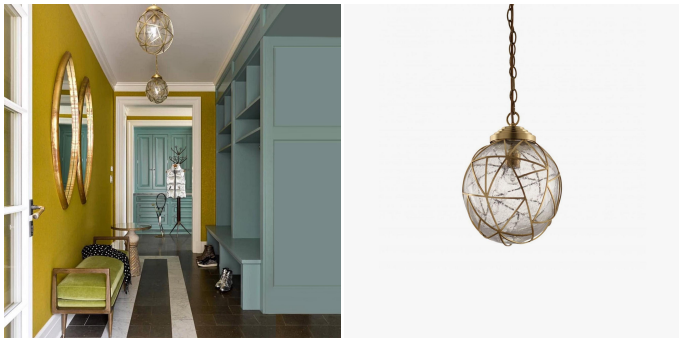

Cocoon Pendant – MCL42

COLLECTION

PORTA ROMANA

MATERIALS

Blown Glass, Brass, Steel

FINISHES

Bright Gold, Bright Silver, Clear Glass

DIMENSIONS

Diameter: 9.84" (25cm)

Height: 13.78" (35cm)

ADDITIONAL DETAILS

Canopy: Ø4.5" x H0.75" (11.5cm x 2cm)

Maximum Drop: 55.75" (141cm) including canopy, chain and fixture

Minimum Drop: 17.75" (45cm) including canopy, minimum amount of chain and fixture

Lamping: 1 x Type A19, Medium base bulb, not included. 1 x 640W maximum

Cord: Braided silk in grey (silver) or gold (gold)

Images on this website are for reference only and may not accurately represent finishes, as appearance can vary depending on screen resolution, display settings, and print output.