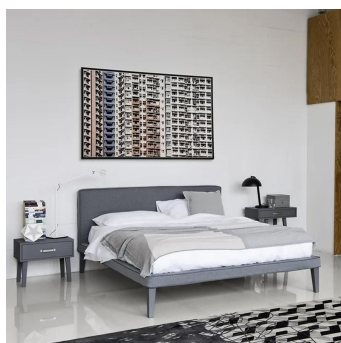

Width: 55.12" (140cm)

Depth: 78.74" (200cm)

Height: 37.4" (95cm)

Size 2

Width: 62.99" (160cm)

Depth: 78.74" (200cm)

Height: 37.4" (95cm)

Size 3

Width: 70.87" (180cm)

Depth: 78.74" (200cm)

Height: 37.4" (95cm)

Size 4

Width: 60.24" (153cm)

Depth: 79.92" (203cm)

Height: 37.4" (95cm)

Images on this website are for reference only and may not accurately represent finishes, as appearance can vary depending on screen resolution, display settings, and print output.

Size 5

Width: 75.98" (193cm)

Depth: 79.92" (203cm)

Height: 37.4" (95cm)

CUSTOMIZABLE

This product is customizable. Please contact us to find out more about this product.

ADDITIONAL DETAILS

Width and depth dimensions represent mattress size