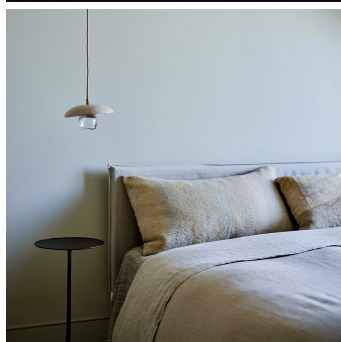

PRODUCT'S CERTIFICATION

This item is UL listed

Images on this website are for reference only and may not accurately represent finishes, as appearance can vary depending on screen resolution, display settings, and print output.