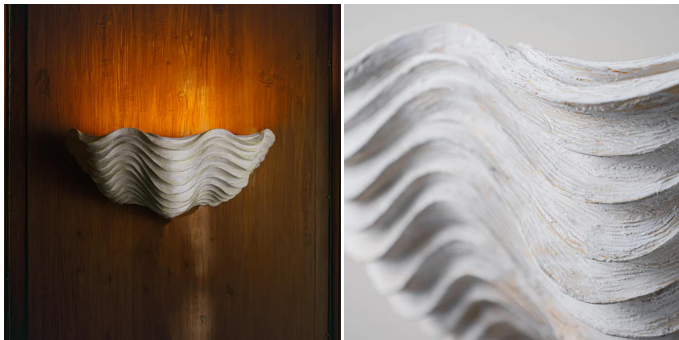

PRODUCT'S CERTIFICATION

This item is UL listed

Images on this website are for reference only and may not accurately represent finishes, as appearance can vary depending on screen resolution, display settings, and print output.