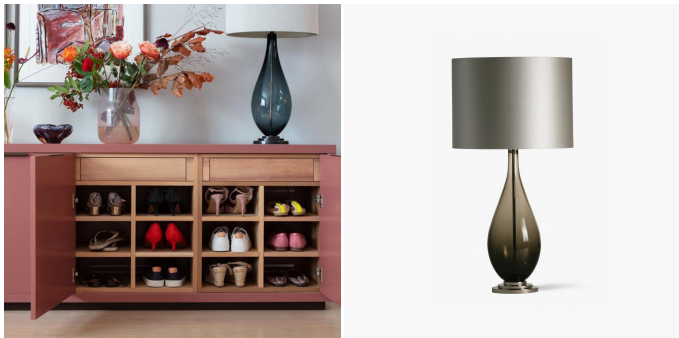

PRODUCT'S CERTIFICATION

This item is UL listed

Images on this website are for reference only and may not accurately represent finishes, as appearance can vary depending on screen resolution, display settings, and print output.