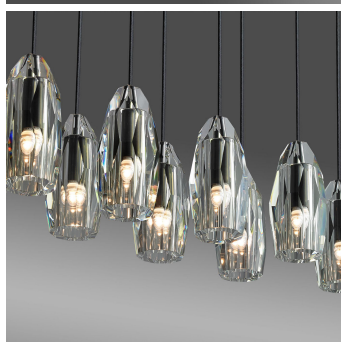

Chatelet Linear Chandelier - 1840

COLLECTION

JONATHAN BROWNING

MATERIALS

Crystal, Brass

COLOURS

Clear Lead Crystal, Canary Lead Crystal

FINISHES

Oil-Rubbed Bronze, Lite Antique Bronze, Polished Nickel, Satin Nickel, Black Bronze

DIMENSIONS

Width: 52" (132.08cm)

Depth: 13" (33.02cm)

Overall Height: 60" (152.4cm)

CUSTOMIZABLE

This product is customizable. Please contact us to find out more about this product.

ADDITIONAL DETAILS

Ceiling Plate: W60" x D12" (W152.4cm x D30.48cm)

Minimum Overall Drop: Ø15" (38.1cm)

Lamping: 12 x E12 5W LED Bulb Only (40W incandescent equivalent)

Colour Temperature: 2700K

Dimmable

Please enquire about custom drop length