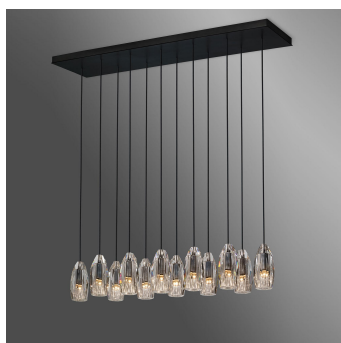

Chatelet Linear Chandelier - 1840

COLLECTION

JONATHAN BROWNING

MATERIALS

Crystal, Brass

COLOURS

Clear Lead Crystal, Canary Lead Crystal

FINISHES

Oil-Rubbed Bronze, Lite Antique Bronze, Polished Nickel, Satin Nickel, Black Bronze

DIMENSIONS

Width: 52" (132.08cm)

Depth: 13" (33.02cm)

Overall Height: 60" (152.4cm)

CUSTOMIZABLE

This product is customizable. Please contact us to find out more about this product.

ADDITIONAL DETAILS

Ceiling Plate: W60" x D12" (W152.4cm x D30.48cm)

Minimum Overall Drop: Ø15" (38.1cm)

Lamping: 12 x E12 5W LED Bulb Only (40W incandescent equivalent)

Colour Temperature: 2700K

Dimmable

Please enquire about custom drop length