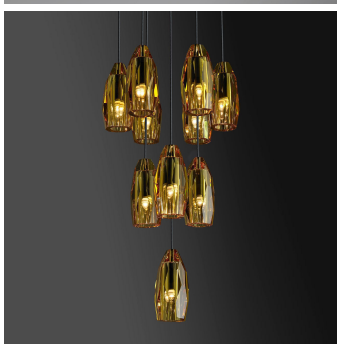

Chatelet Circular Chandelier – 1832

COLLECTION

JONATHAN BROWNING

MATERIALS

Crystal, Brass

COLOURS

Clear Lead Crystal, Canary Lead Crystal

FINISHES

Oil-Rubbed Bronze, Lite Antique Bronze, Polished Nickel, Satin Nickel, Black Bronze

DIMENSIONS

Diameter: 18" (45.72cm)

Height: 8.75" (22.225cm)

Overall Height: 72" (182.88cm)

CUSTOMIZABLE

This product is customizable. Please contact us to find out more about this product.

ADDITIONAL DETAILS

Ceiling Plate: Ø18" (45.72m)

Minimum Overall Drop: Ø15" (38.1cm)

Lamping: 10 x E12 5W LED Bulb Only (40W incandescent equivalent)

Colour Temperature: 2700K

Dimmable

Please enquire about custom drop length