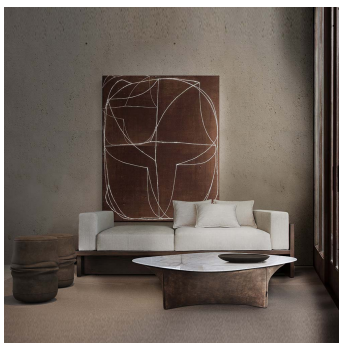

Chaplin Armchair

COLLECTION

COLLECTOR

MATERIALS

Structure in Oak wood.
Upholstered in fabric.
Genuine leather details.

FINISHES

UPHOLSTERY:

Available in all COLLECTOR leathers and fabrics.
Available in client's own material.

WOODS:

Available in all COLLECTOR wood swatches.

DIMENSIONS

Width: 43.31" (110cm)

Depth: 33.46" (85cm)

Height: 23.62" (60cm)

Images on this website are for reference only and may not accurately represent finishes, as appearance can vary depending on screen resolution, display settings, and print output.