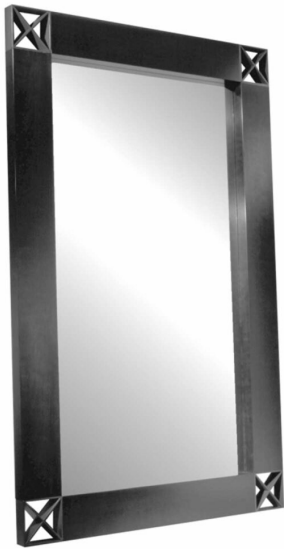

Ceylon Mirror - 9680

COLLECTION

POWELL & BONNELL

MATERIALS

Wood veneer floor mirror with iron 'x' corner detail.

DIMENSIONS

Width: 83.98" (213.3cm)

Depth: 2.5" (6.35cm)

Height: 53.98" (137.1cm)

CUSTOMIZABLE

This product is customizable. Please contact us to find out more about this product.