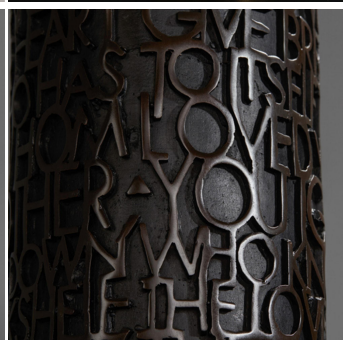

MATERIALS

Metal, Fabric

FINISHES

Polished Brass, Dark Patina Bronze, Ivory Linen

DIMENSIONS

Diameter: 19.69" (50cm)

Height: 26.77" (68cm)

ADDITIONAL DETAILS

Lamping: E27 max 60W x 1

Each bronze piece is handmade. Imperfections and variances such as irregular textures and markings are expected.

Images on this website are for reference only and may not accurately represent finishes, as appearance can vary depending on screen resolution, display settings, and print output.