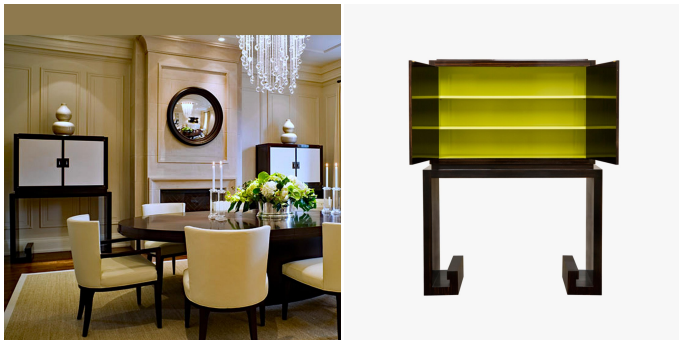

CUSTOMIZABLE

This product is customizable. Please contact us to find out more about this product.

Images on this website are for reference only and may not accurately represent finishes, as appearance can vary depending on screen resolution, display settings, and print output.