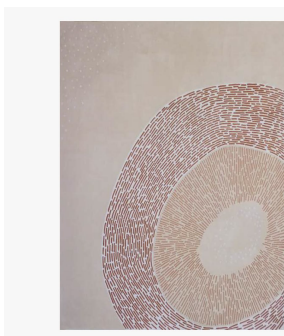

MATERIALS

Wool, Silk

COLOURS

Beige-Ocre, Terracotta

CUSTOMIZABLE

This product is customizable. Please contact us to find out more about this product.

ADDITIONAL DETAILS

Pile: Cut and Loop

Handtufted in France

Designed by Elsa Barbillon

Images on this website are for reference only and may not accurately represent finishes, as appearance can vary depending on screen resolution, display settings, and print output.