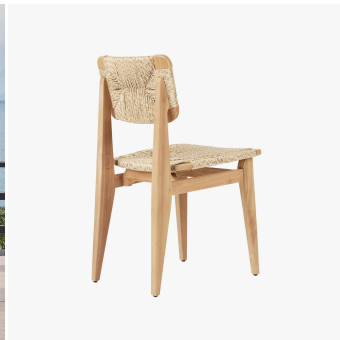

C-Chair Outdoor Dining Chair

COLLECTION

GUBI

MATERIALS

Wood, Wicker

FINISHES

Natural Teak

DIMENSIONS

Width: 16.14" (41cm)

Depth: 20.87" (53cm)

Height: 31.89" (81cm)

Seat Height: 18.9" (48cm)

Images on this website are for reference only and may not accurately represent finishes, as appearance can vary depending on screen resolution, display settings, and print output.