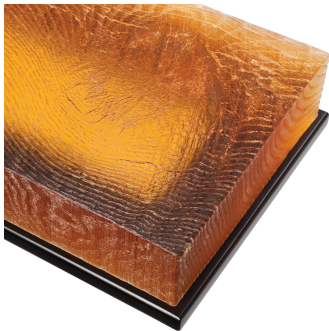

Buffalo Jump Resin Table - 9446-R/9447-R

COLLECTION

POWELL & BONNELL

MATERIALS

Metal, Resin

COLOURS

Please enquire about Resin colours

FINISHES

Please enquire about Plated Steel, Powder Coat finishes

DIMENSIONS

Size 1

Width: 7" (17.78cm)

Depth: 15" (38.1cm)

Height: 22.5" (57.15cm)

Size 2

Width: 7" (17.78cm)

Depth: 15" (38.1cm)

Height: 25.5" (64.77cm)