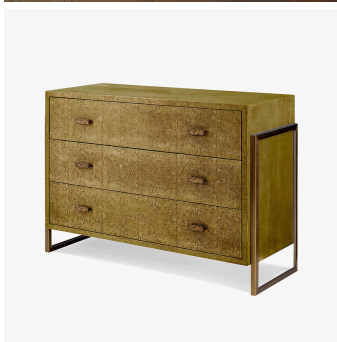

MATERIALS

Metal, Shagreen

FINISHES

Faux Shagreen Brass, Faux Shagreen Zinc, Lucite

DIMENSIONS

Width: 44.5" (113.03cm)

Depth: 17.75" (45.09cm)

Height: 32" (81.28cm)