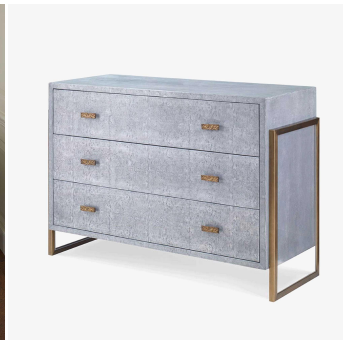

MATERIALS

Metal, Shagreen

FINISHES

Faux Shagreen Brass, Faux Shagreen Zinc, Lucite

DIMENSIONS

Width: 44.5" (113.03cm)

Depth: 17.75" (45.09cm)

Height: 32" (81.28cm)